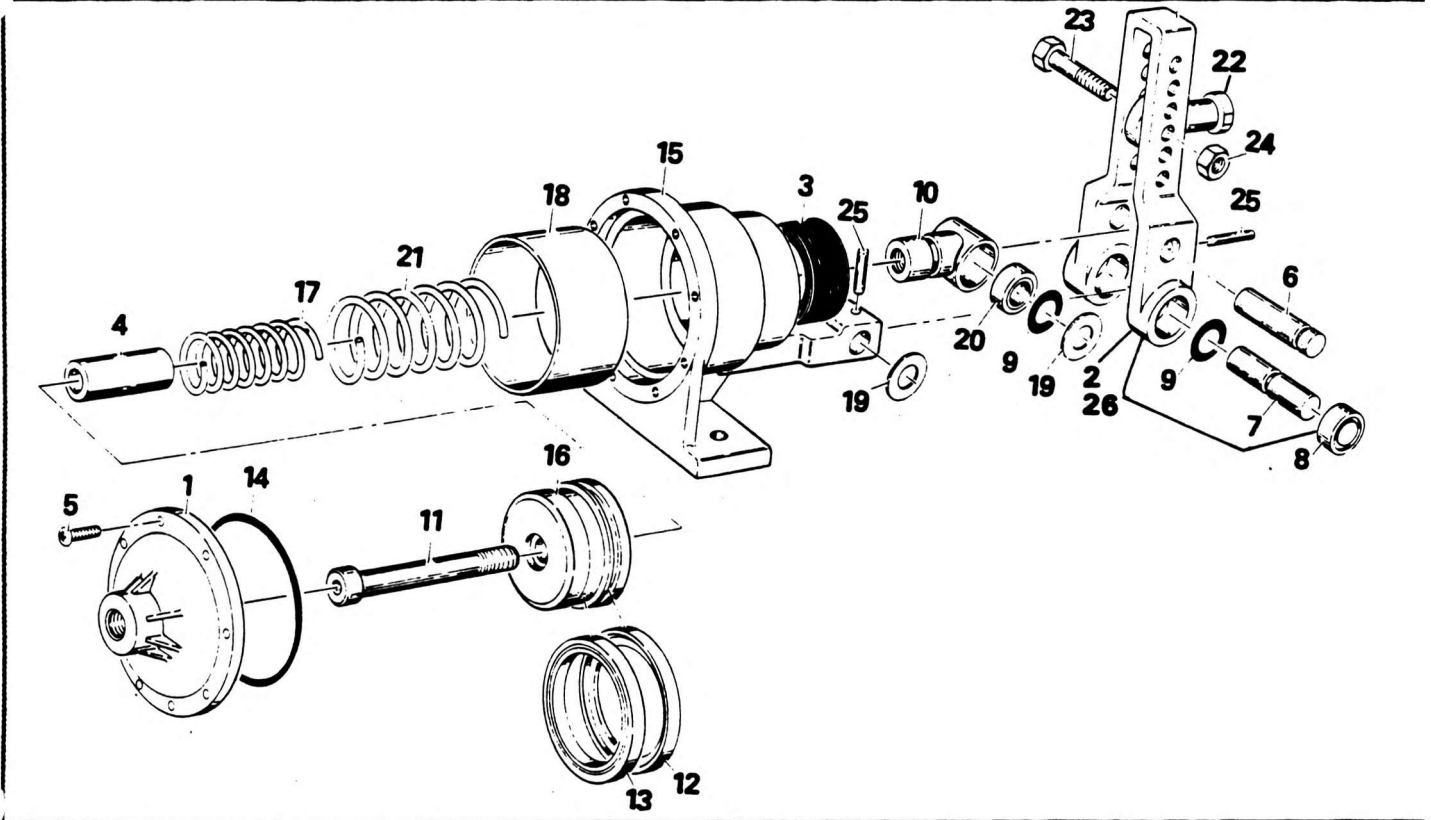

# CYLINDER ASSEMBLY - THROTTLE

GROVE

## THROTTLE CYLINDER ASSEMBLY

NO.	PART NO.	QTY	DESCRIPTION	NO.	PART NO.	QTY	DESCRIPTION
	7-372-001740		COMPLETE ASSY				
	* 9-926-103031	1	REPAIR KIT				
1	9-926-105893	1	COVER	17	9-926-103022	1	SPRING
2	NOT SERVICED	1	LEVER	18 *	NOT SERVICED	1	SHELL, CYLINDER
3 *	9-926-103009	1	BOOT	19	9-926-103024	4	WASHER
			ALSO INCLUDED IN REPAIR	20	9-926-103025	1	BEARING
			HIT	21	9-926-103026	1	SPRING
4	NOT SERVICED	1	SLEEVE	22	9-926-105102	1	END, ROD
5	9-926-103011	8	SCREEN	23	9-926-103028	1	SCREEN
6	9-926-103012	1	PIN	24	9-926-105101	1	nut
7	9-926-103013	1	PIN	25	9-926-103030	2	PIN
8	NOT SERVICED	2	BEARING	26	9-926-106335	1	LEVER + BEARING HIT
9	7-755-110000	4	O-RING				(INCLUDES HBR 2 + 8)
10	9-926-105104	1	CYL. CONTROL				
11	9-926-105105	1	SCREEN				
12 *	NOT SERVICED	1	RING, REAR				
13 *	NOT SERVICED	1	U-CUP				
14 *	NOT SERVICED	1	O-RING				
15	NOT SERVICED	1	BODY				
16	9-926-105106	1	PISTON				

\* REPAIR KIT AND/OR PART OF HIT